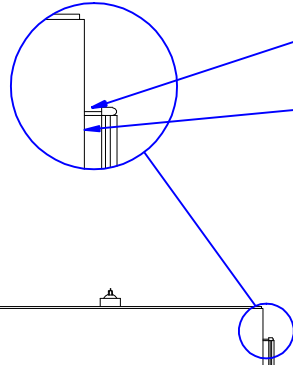

**OTHER SIZES OF MINI POD FE AVAILABLE :
BESPOKE**

TRENCHES SIZES:

- 19 mm
- 13 mm
- 9 mm

BATTEN SIZES:

- 0 mm
- 25 mm
- 30 mm
- 40 mm
- 50 mm
- 75 mm
- 100 mm

Project		TAPLANES LTD		
Drawing		MINI POD FRON ENTRY UQ1		
Scale	Drawn by	Checked by	Drawing reference	